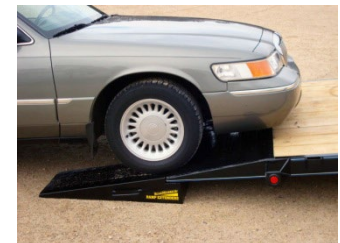

Ramp extenders with tilt bed