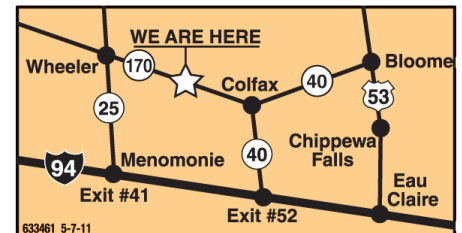

Johnson Trailer Co.

E7290 State Rd. 170
Colfax, WI 54730
715-962-3277

www.JohnsonTrailerCo.com