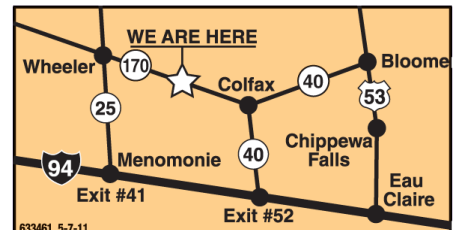

Johnson Trailer Co.

E7290 State Rd. 170
Colfax, WI 54730
715-962-3277

www.JohnsonTrailerCo.com