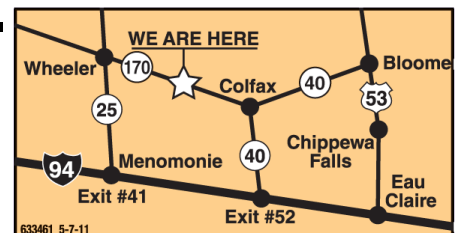

Johnson Trailer Co.

E7290 State Rd. 170
Colfax, WI 54730
715-962-3277

www.JohnsonTrailerCo.com