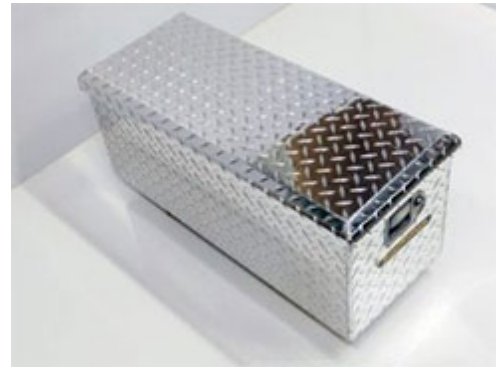

## Tongue Boxes

These tongue mount boxes are sized to fit most models of our Road Warrior and some models of Sport Warrior trailers.

- .056 bright aluminum treadplate with stainless key lock latch
- Automotive grade gas lift on lid
- Easily mounts to tongue with self tapping screws

### Large Tongue Box: \$225

- Dimensions:
- Height: 11.5"
- Depth: 18"
- Width: 43"/26.5"

### Small Tongue Box: \$175

- Dimensions:
- Height: 11.5"
- Length: 28.5"
- Width: 11"