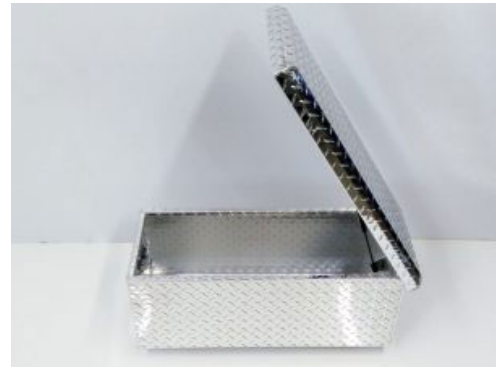

## Tongue Boxes

These tongue mount boxes are sized to fit most models of our Road Warrior and some models of Sport Warrior trailers.

- .056 bright aluminum treadplate with stainless key lock latch
- Automotive grade gas lift on lid
- Easily mounts to tongue with self tapping screws

### Large Tongue Box: \$225

- Dimensions:
- Height: 11.5"
- Depth: 18"
- Width: 43"/26.5"

### Small Tongue Box: \$175

- Dimensions:
- Height: 11.5"
- Length: 28.5"
- Width: 11"