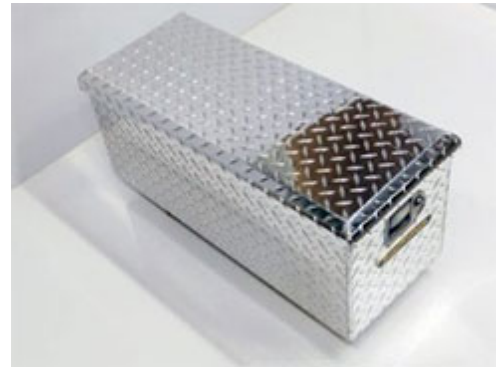

## Tongue Boxes

These tongue mount boxes are sized to fit most models of our Road Warrior and some models of Sport Warrior trailers.

- .056 bright aluminum treadplate with stainless key lock latch
- Automotive grade gas lift on lid
- Easily mounts to tongue with self tapping screws

### Large Tongue Box: \$199

- Dimensions:
- Height: 11.5"
- Depth: 18"
- Width: 43"/26.5"

### Small Tongue Box: \$150

- Dimensions:
- Height: 11.5"
- Length: 28.5"
- Width: 11"