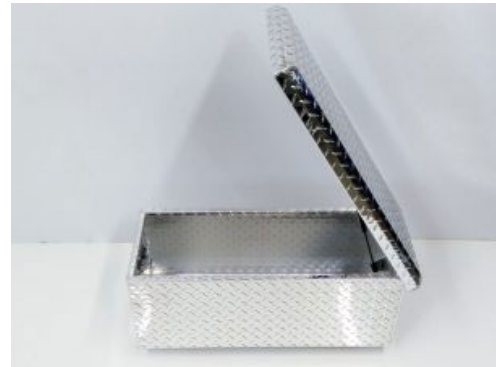

## Tongue Boxes

These tongue mount boxes are sized to fit most models of our Road Warrior and some models of Sport Warrior trailers.

- .056 bright aluminum treadplate with stainless key lock latch
- Automotive grade gas lift on lid
- Easily mounts to tongue with self tapping screws

### Large Tongue Box: \$199

- Dimensions:
- Height: 11.5"
- Depth: 18"
- Width: 43"/26.5"

### Small Tongue Box: \$150

- Dimensions:
- Height: 11.5"
- Length: 28.5"
- Width: 11"