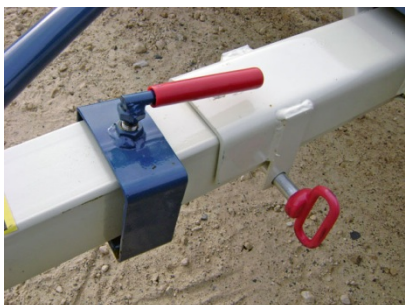

Trailer may be shown with optional equipment. Specifications subject to change without notice.

Specifications

Towed vehicle tread width (Min. - Max.)	44" - 80"
Maximum overall width at front doors for vehicle being towed	78"
Overall width	102"
Overall length	127"
Height at fender	28"
Ground clearance	6"
Gross vehicle weight rating	2,999 lbs.
Empty weight	570 lbs.
Payload capacity	2,400 lbs.
Maximum weight of vehicle to be towed	5,000 lbs.
Tire size	ST 185/R13 8 ply
Ball coupler size	2"