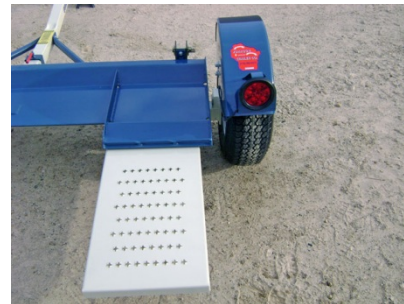

Trailer may be shown with optional equipment. Specifications subject to change without notice.

Specifications

Towed vehicle tread width (Min. - Max.)	44" - 80"
Maximum overall width at front doors for vehicle being towed	78"
Overall width	102"
Overall length	127"
Height at fender	28"
Ground clearance	6"
Gross vehicle weight rating	2,999 lbs.
Empty weight	570 lbs.
Payload capacity	2,400 lbs.
Maximum weight of vehicle to be towed	5,000 lbs.
Tire size	ST 185/R13 8 ply
Ball coupler size	2"