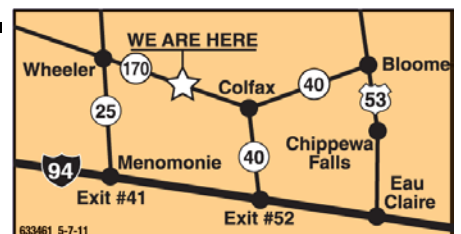

Johnson Trailer Co.

E7290 State Rd. 170
Colfax, WI 54730
715-962-3277

www.JohnsonTrailerCo.com