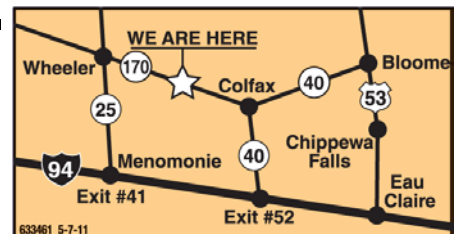

102" Wide Trailer Option

ROADWARRIOR

102" wide option shown on 5 ton equipment trailer

This Unique
Option Adds
Versatility

102" Wide Bed

Stake Pockets
w/Rub Rail

Drive Over
Fenders

Johnson Trailer Co.

E7290 State Rd. 170
Colfax, WI 54730
715-962-3277

www.JohnsonTrailerCo.com

Trailer may be shown with optional equipment. Specifications subject to change without notice.

Specifications - 102" Wide Trailer Option