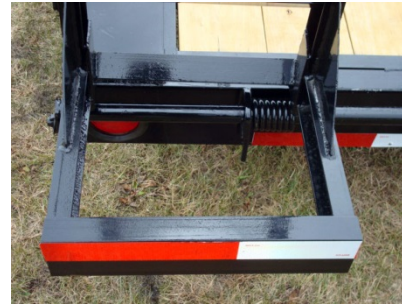

Trailer may be shown with optional equipment. Specifications subject to change without notice.

Specifications - 102" Wide Trailer Option

Pre-formed 1/8" smooth steel bed extensions

Crossmember stubs in bed extensions are same spacing as crossmembers of trailer

Stake pockets w/rub rail

1/8" pre-formed treadplate steel fenders w/10 ga. fender backs

1" pipe fender braces