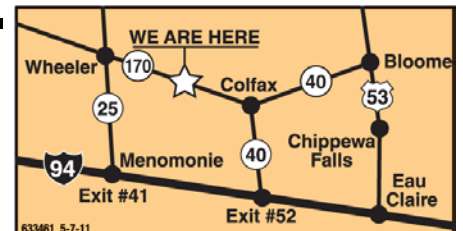

Johnson Trailer Co.

E7290 State Rd. 170
Colfax, WI 54730
715-962-3277

www.JohnsonTrailerCo.com