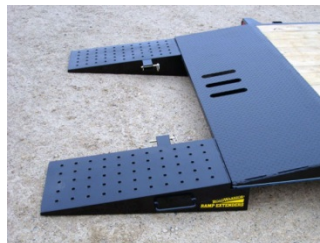

ROADWARRIOR® Trailer Accessories

Ramp Extenders

These unique ramp extenders are specifically designed for use with our Road Warrior ramp and tilt bed trailers.

- Dramatically decreases loading angle for low clearance cars
- Constructed from 14 gauge steel with punched surface grips for increased traction
- Large and balanced handles allow for easy carrying
- Stores in stake pockets at front of bed. Easily secured with a hitch pin
- Works equally well with our car hauler ramps or tilt bed

Great for
Low Cars

Prices
•\$175.00 per pair
(Comes with hitch pins for
storage in stake pockets)

Easy to Use

Ramp extenders with ramps

Ramp extenders with tilt bed

Johnson Trailer Co.

E7290 State Rd. 170
Colfax, WI 54730
715-962-3277