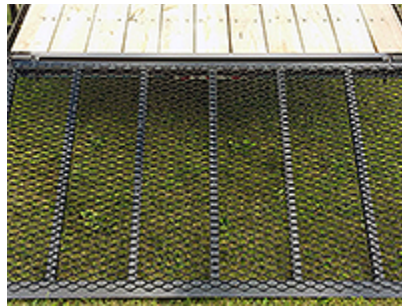

Gravel Guard
on Fenders

Set Back
Rapid Jack

Johnson Trailer Co.

E7290 State Rd. 170
Colfax, WI 54730
715-962-3277
www.JohnsonTrailerCo.com

Trailer may be shown with optional equipment.

Specifications- Single Axle Utility w/Side Rails and ATV Package

Weight Rating: 2,990 LBS. GVWR w/evenly distributed load

Axle: 1-3,500# w/EZ-lube

Suspension: 4 leaf double eye springs

Tires & Wheels: ST205/75 R15 load range C tires, 5x5 bolt pattern silver mod wheels

Fenders: 9"x32" 16 ga. smooth w/stoneguard

Hitch: 2" Atwood A-frame w/safety chains

Jack: 2,000# topwind Rapid Jack

Structural: 2X3X3/16 frame & crossmembers (24" centers), 2X2X1/8 top rail & uprights, 4" channel tongue