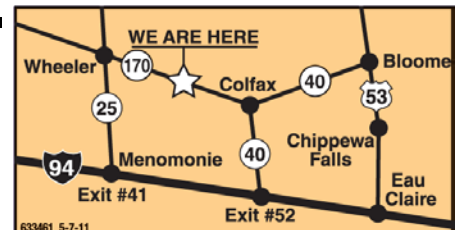

Johnson Trailer Co.

E7290 State Rd. 170

Colfax, WI 54730

715-962-3277

www.JohnsonTrailerCo.com