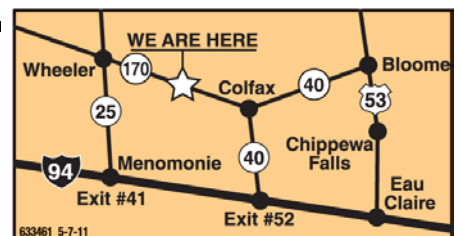

102" Wide Trailer Option

ROADWARRIOR

Extended bed width and drive over fenders make this a car trailer with many more uses.

**This Unique
Option Adds
Versatility**

102" Wide Bed

**Stake Pockets
w/Rub Rail**

**Drive Over
Fenders**

Johnson Trailer Co.

E7290 State Rd. 170
Colfax, WI 54730
715-962-3277

www.JohnsonTrailerCo.com

Trailer may be shown with optional equipment. Specifications subject to change without notice.