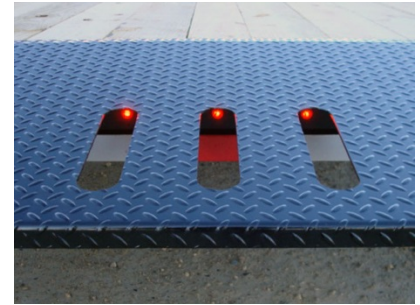

Trailer may be shown with optional equipment. Specifications subject to change without notice.

Specifications - 102" Wide Trailer Option

Pre-formed 1/8" smooth steel bed extensions

Crossmember stubs in bed extensions are same spacing as crossmembers of trailer

Stake pockets w/rub rail

1/8" pre-formed treadplate steel fenders w/10 ga. fender backs

1" pipe fender braces