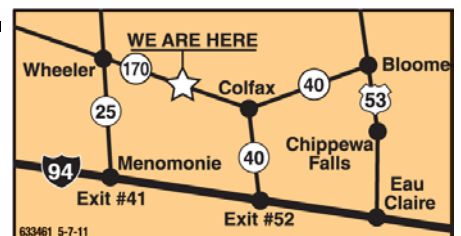

Johnson Trailer Co.

E7290 State Rd. 170
Colfax, WI 54730
715-962-3277

www.JohnsonTrailerCo.com